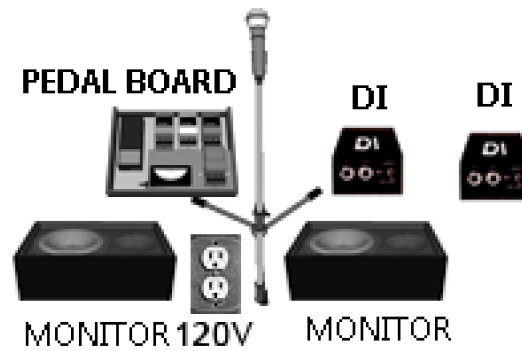

UPSTAGE

JASON FOWLER

STAGE RIGHT

STAGE LEFT

DOWNSTAGE

INPUT LIST

- 1. Jason Vocal (SM 58 or eq)
- 2. Jason Acoustic DI
- 3. Jason Loop DI

Microphone Boom Stand for Vocal

MONITORS

1 Monitor Mix

Mix 1- Downstage